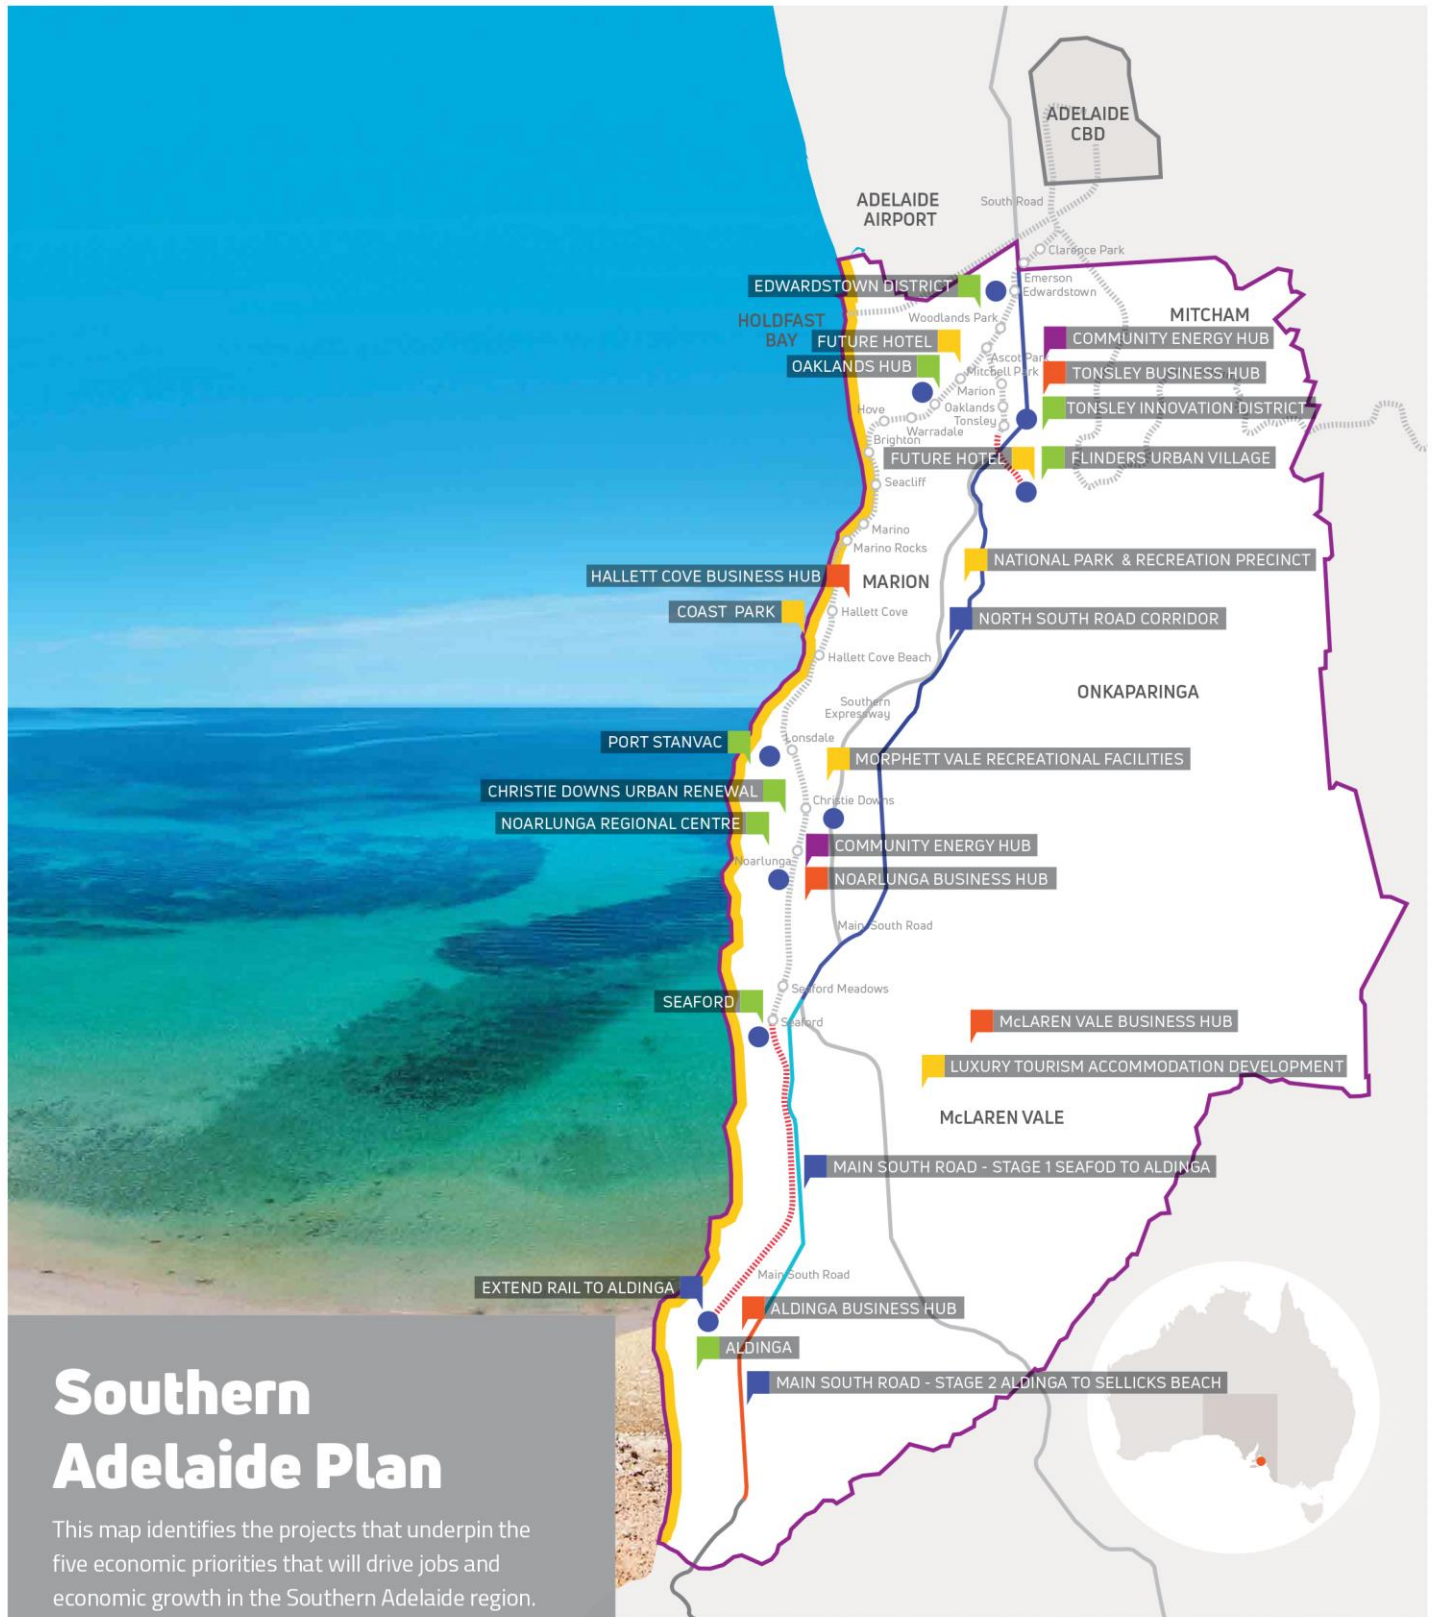

Connecting the hills to the sea, the Southern Adelaide Greenbelt creates an ecological, cultural and recreational centre for Southern Adelaide with Majors Road, O'Halloran Hill situated at the heart.

In cities around the world, urban farms are being utilised to provide unique educational experiences and enterprising services for communities. Modelling for the national park indicates it could generate over 500 000 visitors per annum and directly inject \$3.75 m into the economy each year. It would create up to 48 new ongoing jobs.

The precinct covers Adelaide's southern hills face and consists of land protected by varying government policies. Key areas include:

- Happy Valley Reservoir
- Glenthorne Farm
- Field River Valley
- O'Halloran Hill Recreation Park
- Hallett Cove Conservation Park
- Marino Conservation Park

Current projects underway towards the precinct are:

- Soccer Facility – Development of a new soccer facility on Majors Road, O'Halloran Hill to service the Southern Adelaide demand.
- World Class Urban Mountain Bike Park - an international mountain bike destination to support recreational and competitive off-road cycling.
- Glenthorne Farm – community access to a unique heritage and environmental resource for the benefit of all South Australians.
- Field River – restoration of a high value ecological corridor for community.

City of Marion marion.sa.gov.au

City of Onkaparinga onkaparingacity.com

Southern Adelaide Plan

This map identifies the projects that underpin the five economic priorities that will drive jobs and economic growth in the Southern Adelaide region.