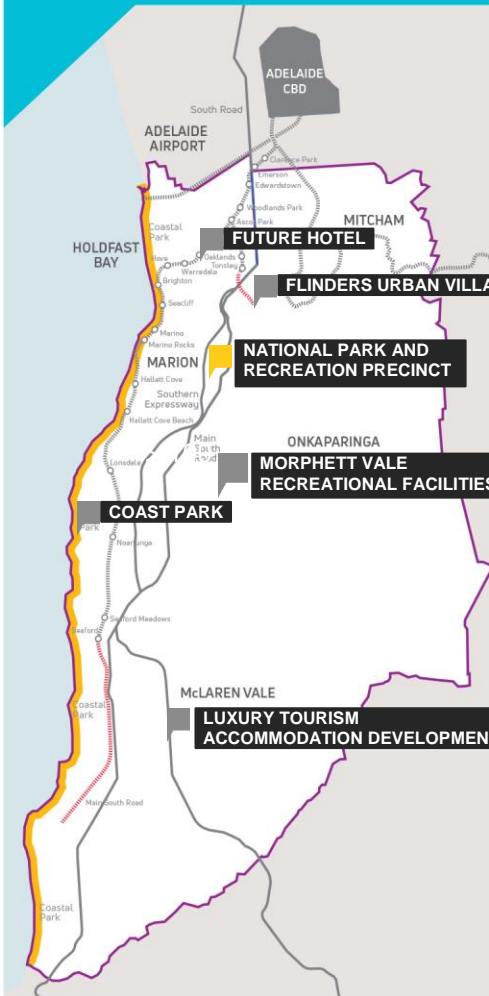

Connecting the hills to the sea, the Southern Adelaide Greenbelt creates an ecological, cultural and recreational centre for Southern Adelaide with Majors Road, O'Halloran Hill situated at the heart.

In cities around the world, urban farms are being utilised to provide unique educational experiences and enterprising services for communities. Modelling for the national park indicates it could generate over 500 000 visitors per annum and directly inject \$3.75 m into the economy each year. It would create up to 48 new ongoing jobs.

The precinct covers Adelaide's southern hills face and consists of land protected by varying government policies. Key areas include:

- Happy Valley Reservoir
- Glenthorne Farm
- Field River Valley
- O'Halloran Hill Recreation Park
- Hallett Cove Conservation Park
- Marino Conservation Park

Current projects underway towards the precinct are:

- Soccer Facility – Development of a new soccer facility on Majors Road, O'Halloran Hill to service the Southern Adelaide demand.
- World Class Urban Mountain Bike Park - an international mountain bike destination to support recreational and competitive off-road cycling.
- Glenthorne Farm – community access to a unique heritage and environmental resource for the benefit of all South Australians.
- Field River – restoration of a high value ecological corridor for community.

City of Marion marion.sa.gov.au

City of Onkaparinga onkaparingacity.com

Southern Adelaide Plan

This map identifies the projects that underpin the five economic priorities that will drive jobs and economic growth in the Southern Adelaide region.